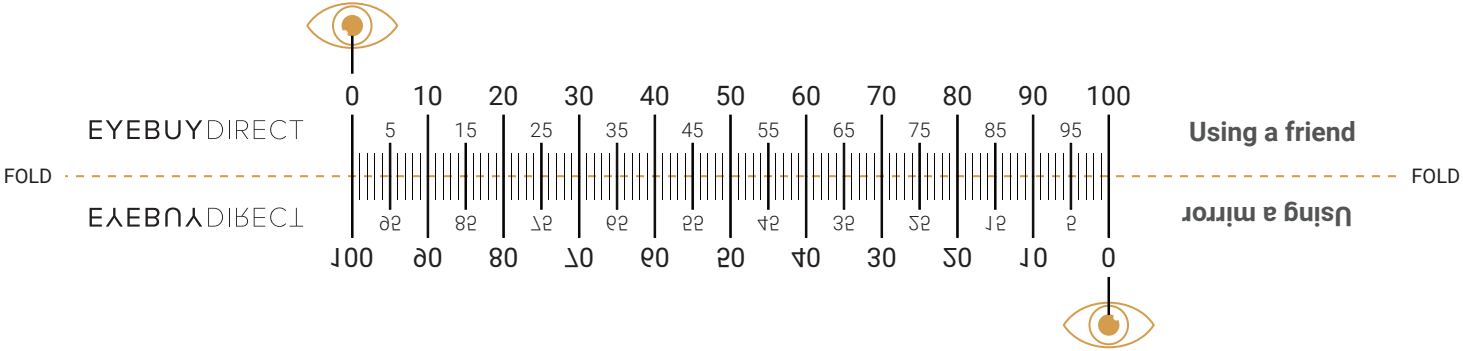

## Preparing the ruler

**Print this page**  
Without scaling, at 100%.

**Double-check scale**  
By measuring against a standard mm ruler, or the credit card diagram below.

**Fold the ruler**  
Along the dotted line.

For step by step instructions go to <https://www.eyebuydirect.com/guides/pd-ruler-guide>  
or scan this QR code with your mobile devices camera